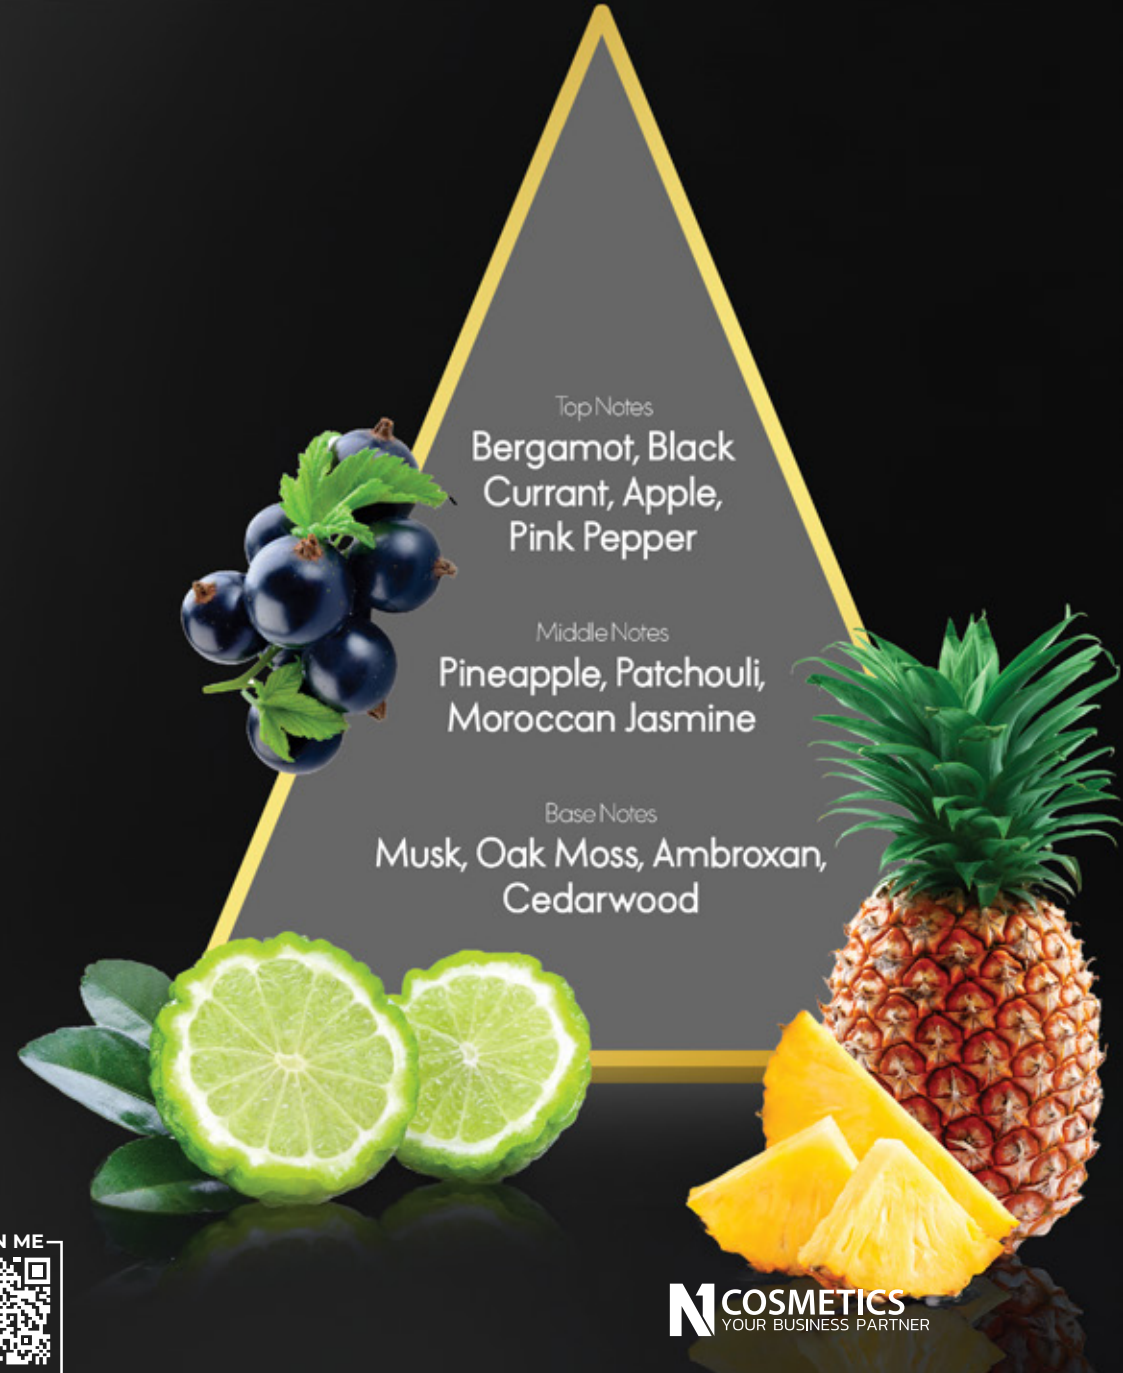

ARCHER

MEN PERFUME
50 ML

08.

Factory
Köşklü Çeşme, İstanbul Cd. No:67,
Gebze/Kocaeli-TÜRKİYE 41400

Contact
☎ +90 (216) 479 43 80
📞 +90 (541) 334 20 50
🌐 www.n1cosmetics.com

N1 COSMETICS
YOUR BUSINESS PARTNER