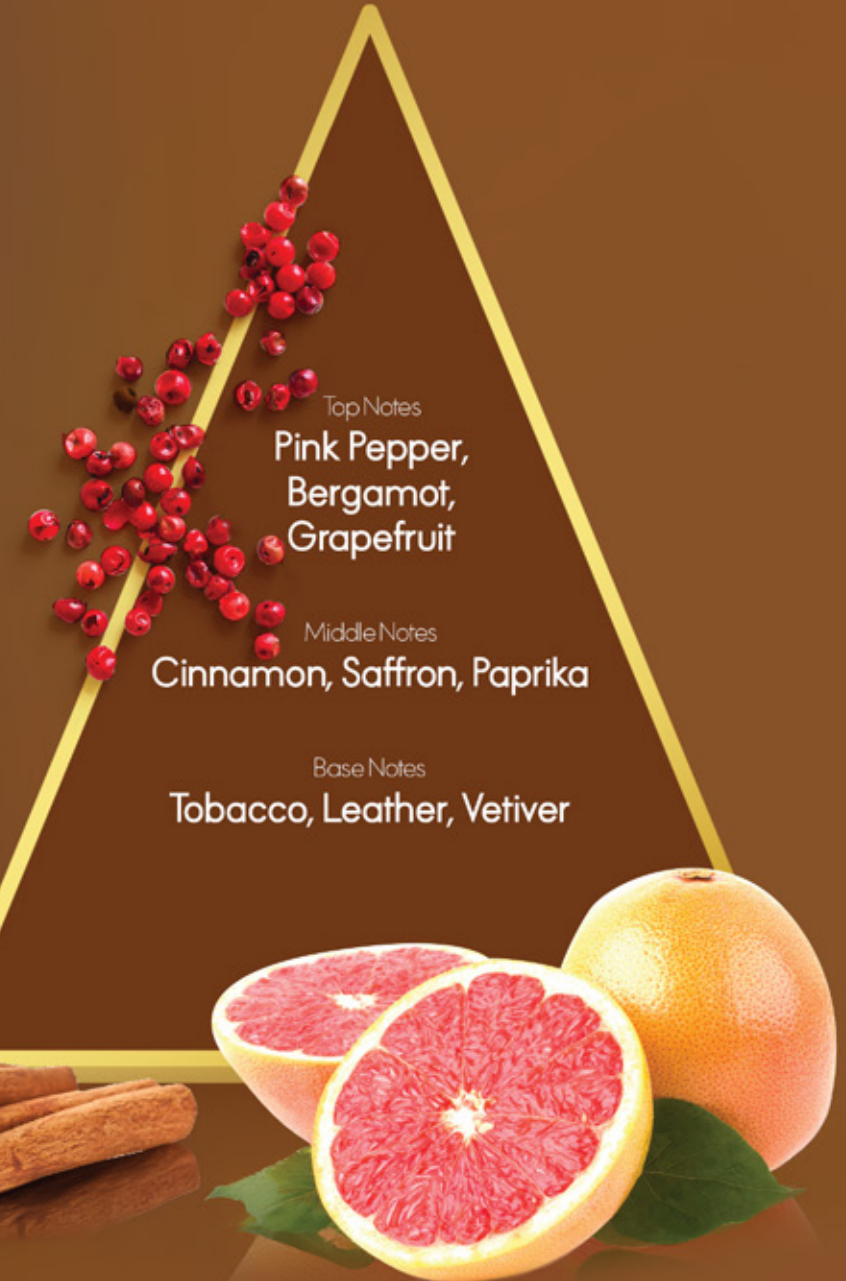

HERO

MEN PERFUME
50 ML

11.

Factory
Köşklü Çeşme, İstanbul Cd. No:67,
Gebze/Kocaeli-TÜRKİYE 41400

Contact
☎ +90 (216) 479 43 80
📞 +90 (541) 334 20 50
🌐 www.n1cosmetics.com

N1 COSMETICS
YOUR BUSINESS PARTNER